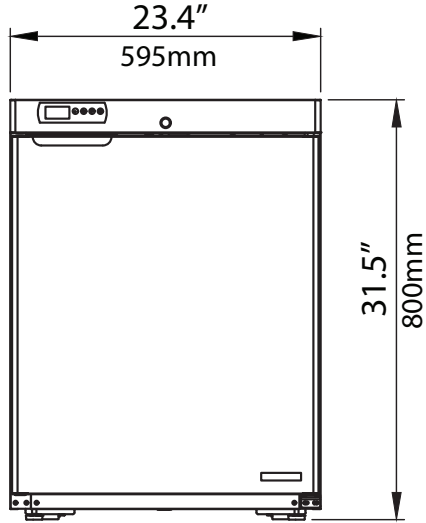

HR24B

Compact Undercounter Reach-in Refrigerator

HR24B
09/17/19
Item # 13256

W x D x H
23.4" x 24.5" x 31.5"

ADA Compliant 

HR24B ★

Dimensions / Capacity

One Section HR24B

Interior Storage Capacity (CF) (AHAM)	3.7 ft ³
Overall Width x Depth	23.4" x 24.5"
Height	31.5"
Depth with Door Open at 90°	51.5"
Adjustable Shelves	3
Shelf Dimensions (W x D)	(1) 19.13" x 17" , (2) 19.13 x 12"
Crated Weight	168 lbs.
Crated Shipping Dimensions (WxDxH)	26.8" x 24" x 36.6"

Hoshizaki reserves the right to change specifications without notice.

HR24B

Compact Undercounter Reach-in Refrigerator

HR24B
09/17/19
Item # 13256

FRONT VIEW

SIDE VIEW

inch
[mm]

PLAN VIEW