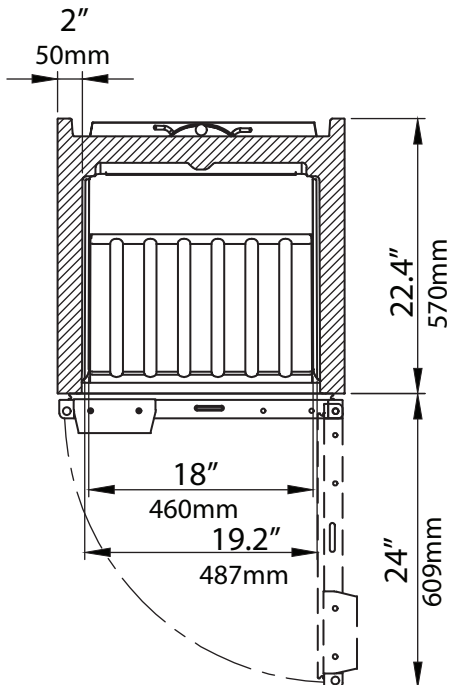

Interior Storage Capacity (CF) (AHAM)	3.7 ft ³
Overall Width x Depth	23.4" x 24.5"
Height	31.5"
Depth with Door Open at 90°	51.5"
Adjustable Shelves	3
Shelf Dimensions (W x D)	(1) 19.13" x 17" , (2) 19.13 x 12"
Crated Weight	168 lbs.
Crated Shipping Dimensions (WxDxH)	26.8" x 24" x 36.6"

Hoshizaki reserves the right to change specifications without notice.

HR24B

Compact Undercounter Reach-in Refrigerator

HR24B
09/17/19
Item # 13256

FRONT VIEW

SIDE VIEW

inch
[mm]

PLAN VIEW