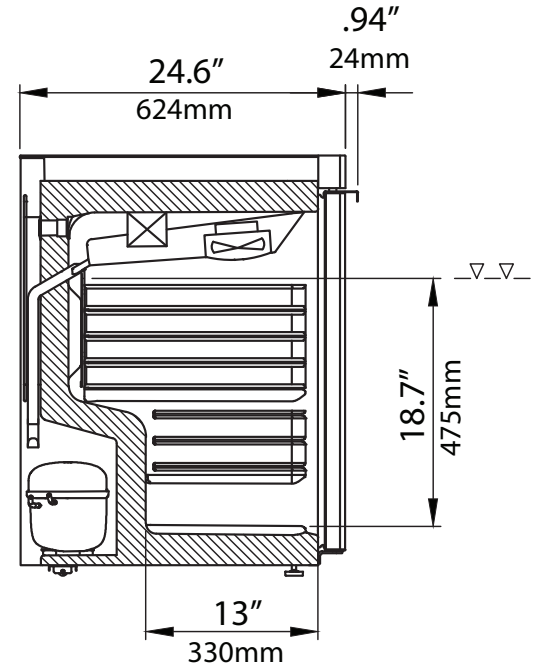

Interior Storage Capacity (CF) (AHAM)	3.7 ft ³
Overall Width x Depth	23.4" x 24.5"
Height	31.5"
Depth with Door Open at 90°	51.5"
Adjustable Shelves	3
Shelf Dimensions (W x D)	(1) 19.13" x 17" , (2) 19.13 x 12"
Crated Weight	168 lbs.
Crated Shipping Dimensions (WxDxH)	26.8" x 24" x 36.6"

Hoshizaki reserves the right to change specifications without notice.

HR24B

Compact Undercounter Reach-in Refrigerator

HR24B
09/17/19
Item # 13256

FRONT VIEW

SIDE VIEW

inch
[mm]

PLAN VIEW