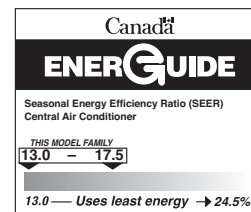

LIMITED WARRANTY

To the original owner, Carrier GA and GH models are covered by a 10-year parts limited warranty upon timely registration. The limited warranty period is five years if not registered within 90 days of installation except in jurisdictions where warranty benefits cannot be conditioned on registration. See warranty certificate at carrier.com for complete details and restrictions.