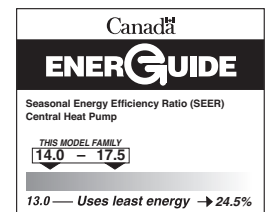

LIMITED WARRANTY

To the original owner, Carrier GA and GH models are covered by a 10-year parts limited warranty upon timely registration. The limited warranty period is five years if not registered within 90 days of installation except in jurisdictions where warranty benefits cannot be conditioned on registration. See warranty certificate at carrier.com for complete details and restrictions.