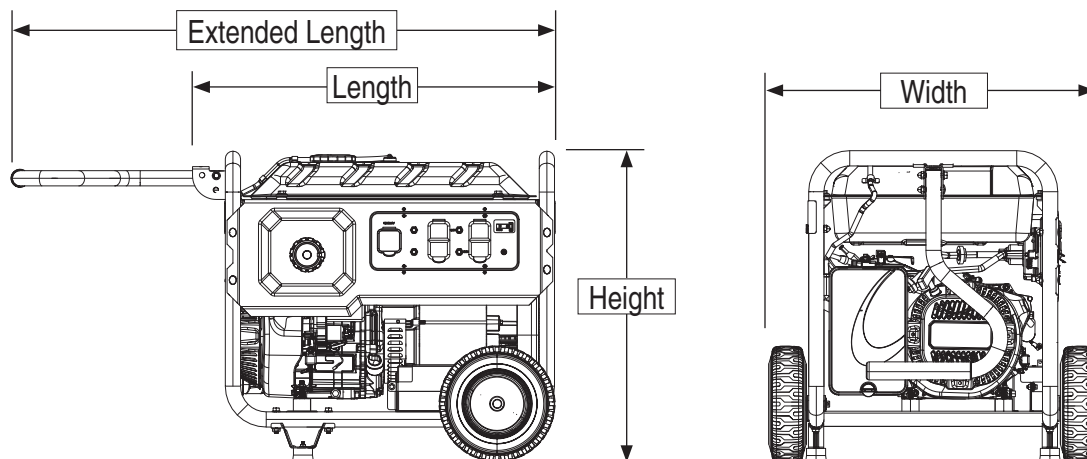

## Dimensions and Weights

	Models 6673-0 / 6675-0
Length in (mm)	30 (762)
Width in (mm)	27 (685.8)
Height in (mm)	25.75 (654)
Extended Length in (mm)	44.5 (1130.3)
Carton Length in (mm)	31.1 (790)
Carton Width in (mm)	21.85 (555)
Carton Height in (mm)	24 (610)
Unit Weight lbs (kg)	192.2 (87.2)
Shipping Weight lbs (kg)	215.8 (97.9)