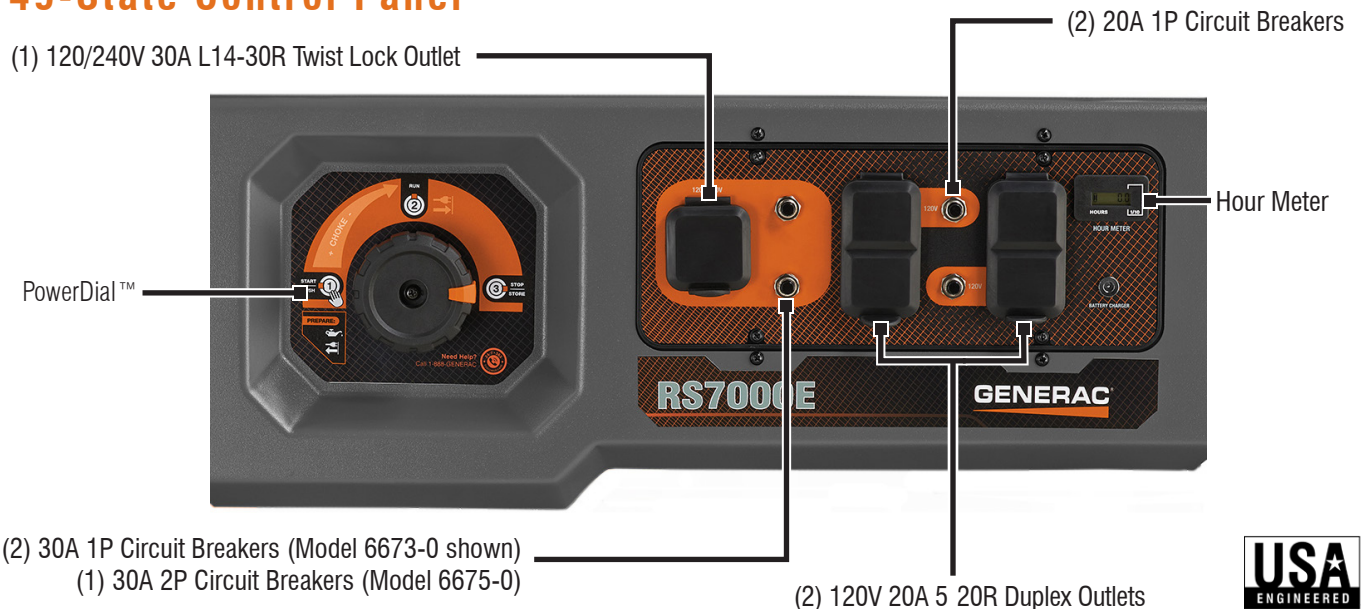

49-State Control Panel